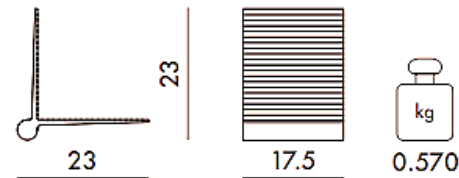

Kite

Kite Shelf is the essentially styled shelf which is as light as a kite. Thanks to its small size, it adapts easily to all spaces and can be used to create different arrangements.

Brand: **KARTELL**

Item type: Shelf

Item code: 8060/AZ

Designer: Patricia Urquiola

Color: Light Blue

Dimension: 23 x 23 x 17.5 cm

Please click the link for more option and finishes:

https://www.kartell.com/IT/it/patricia-urquiola/kite-shelf/08060?variantName=x_colorVariant&variantValue=AZ